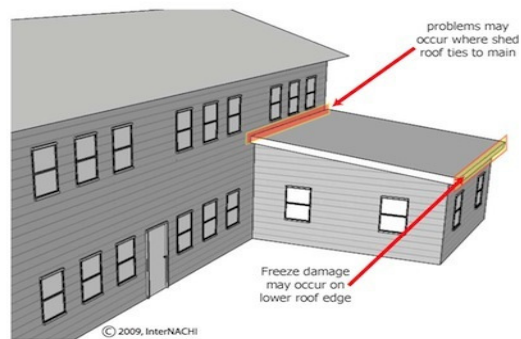

VTF™ Vented Transition Flashing By MK Products LLC.

Ventilation for residential attics is an essential part of your business, whether designing a new home or an addition to an existing home. Spec'ing the best products for you customers can be a challenge. I would like to introduce a solution to an age old venting problem concerning porch roofs, shed roof additions, large boxed out window roofs. Essentially any roof line that terminates into a wall can now be properly exhaust vented and also appear esthetically pleasing.

If you have questions concerning proper application and usage please feel free to contact us any time at the contact information listed

Potential Problem Areas in Roof
Shed Roof (as addition)

below.

Made from sturdy 6mm corrugated plastic, a fiber membrane screen and .19 aluminum cover.
VTF™ is available in five colors: Musket brown, Black, White, Clay, and Terratone.
Currently available at **Wimsatt Building Materials & ABC Supply Stores**