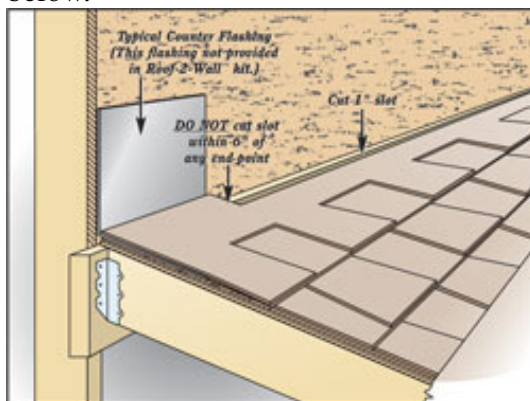

VTF™ Vented Transition Flashing By MK Products LLC.

Ventilation for residential attics is an essential part of your business, whether designing a new home or an addition to an existing home. Spec'ing the best products for you customers can be a challenge. I would like to introduce a solution to an age old venting problem concerning porch roofs, shed roof additions, large boxed out window roofs. Essentially any roof line that terminates into a wall can now be properly exhaust vented and also appear esthetically pleasing.

If you have questions concerning proper application and usage please feel free to contact us any time at the contact information listed

Potential Problem Areas in Roof
Shed Roof (as addition)

below.

Made from sturdy 6mm corrugated plastic, a fiber membrane screen and .19 aluminum cover.
VTF™ is available in five colors: Musket brown, Black, White, Clay, and Terratone.
Currently available at **Wimsatt Building Materials & ABC Supply Stores**