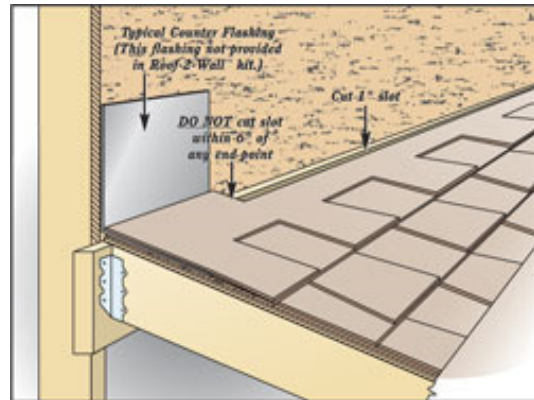

VTF™ Vented Transition Flashing By MK Products LLC.

Ventilation for residential attics is an essential part of your business, whether designing a new home or an addition to an existing home. Spec'ing the best products for you customers can be a challenge. I would like to introduce a solution to an age old venting problem concerning porch roofs, shed roof additions, large boxed out window roofs. Essentially any roof line that terminates into a wall can now be properly exhaust vented and also appear esthetically pleasing.

If you have questions concerning proper application and usage please feel free to contact us any time at the contact information listed below.

Potential Problem Areas in Roof
Shed Roof (as addition)

Made from sturdy 6mm corrugated plastic, a fiber membrane screen and .19 aluminum cover.