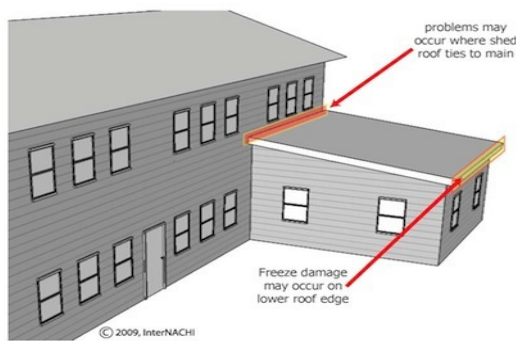

VTF™ Vented Transition Flashing By MK Products LLC.

Ventilation for residential attics is an essential part of your business, whether designing a new home or an addition to an existing home. Spec'ing the best products for you customers can be a challenge. I would like to introduce a solution to an age old venting problem concerning porch roofs, shed roof additions, large boxed out window roofs. Essentially any roof line that terminates into a wall can now be properly exhaust vented and also appear esthetically pleasing.

If you have questions concerning proper application and usage please feel free to contact us any time at the contact information listed below.

Potential Problem Areas in Roof
Shed Roof (as addition)

Made from sturdy 6mm corrugated plastic, a fiber membrane screen and .19 aluminum cover.