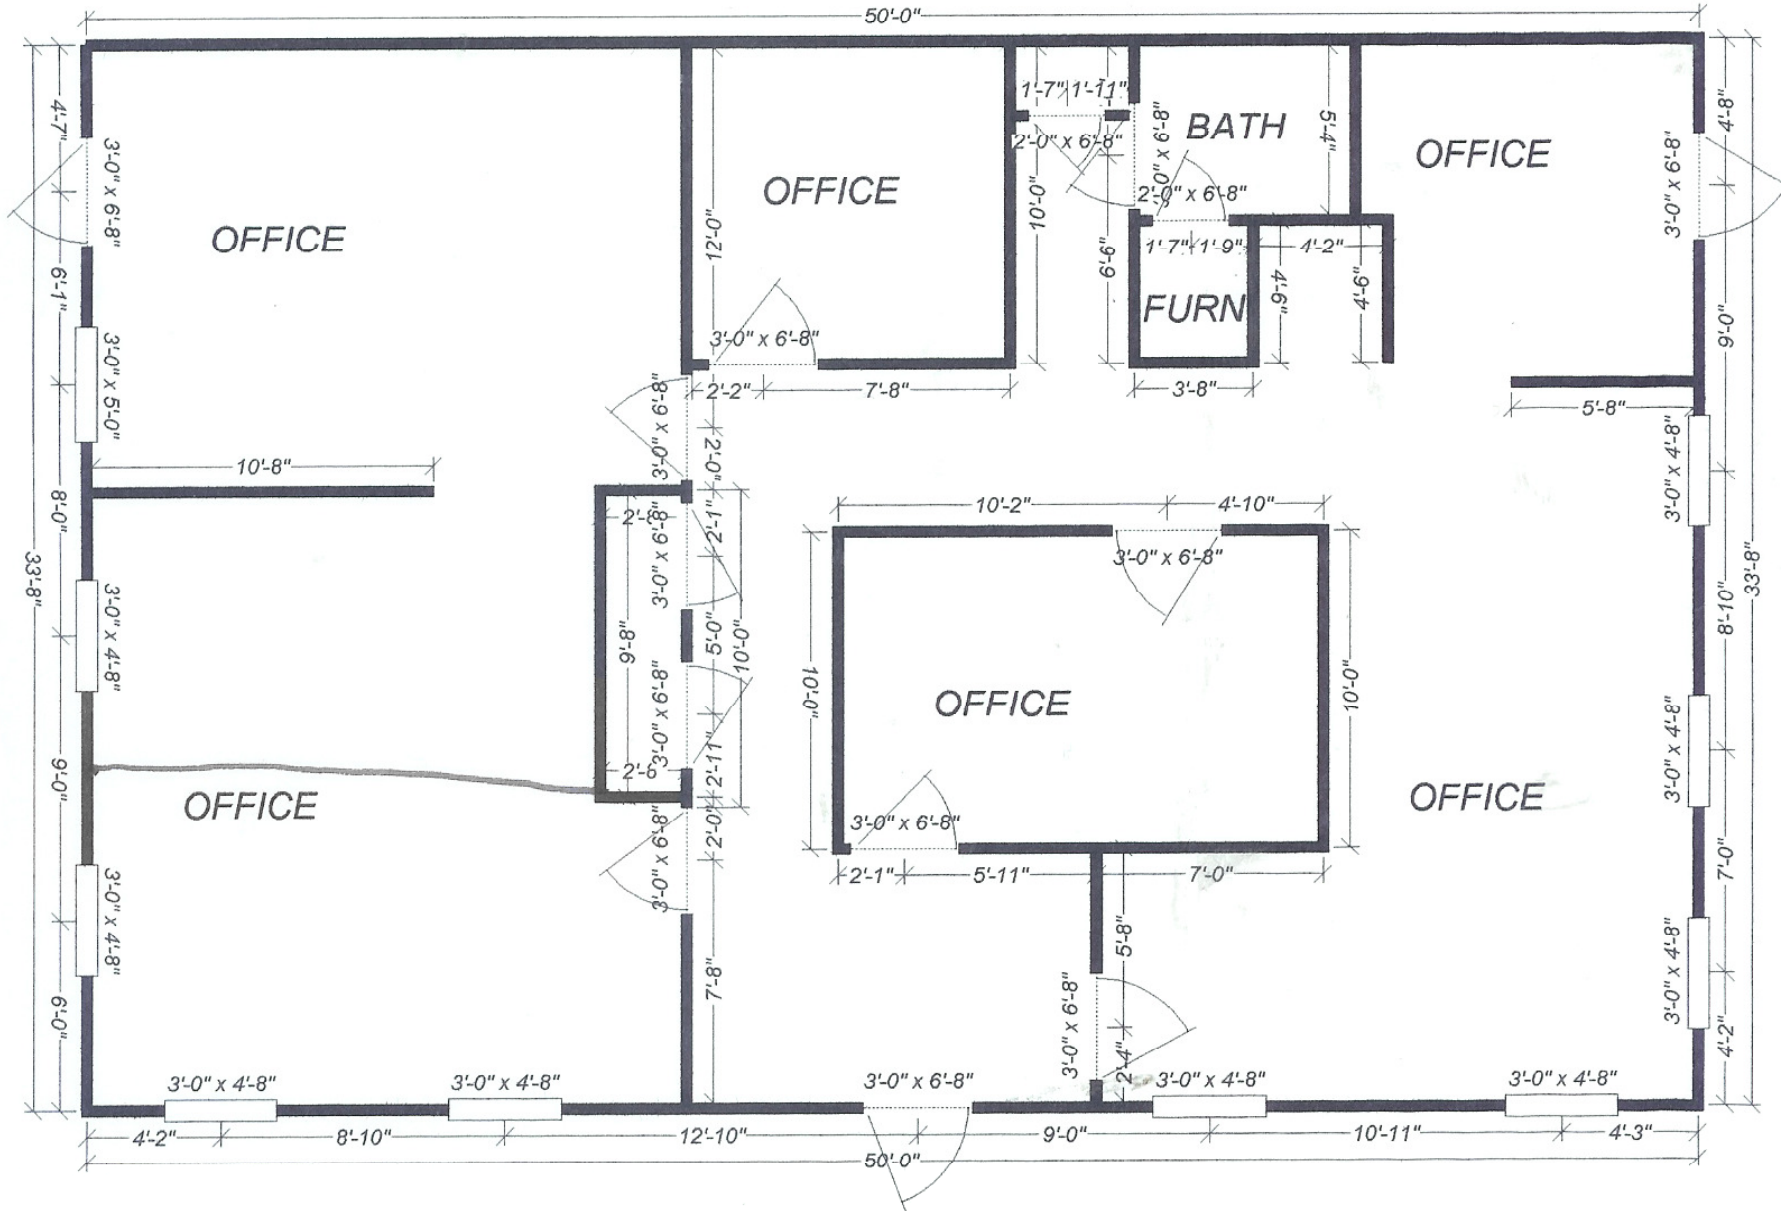

# SUITE #470

Approx. 1800  
Sq. Feet

*\*All  
Dimensions  
are approx.*